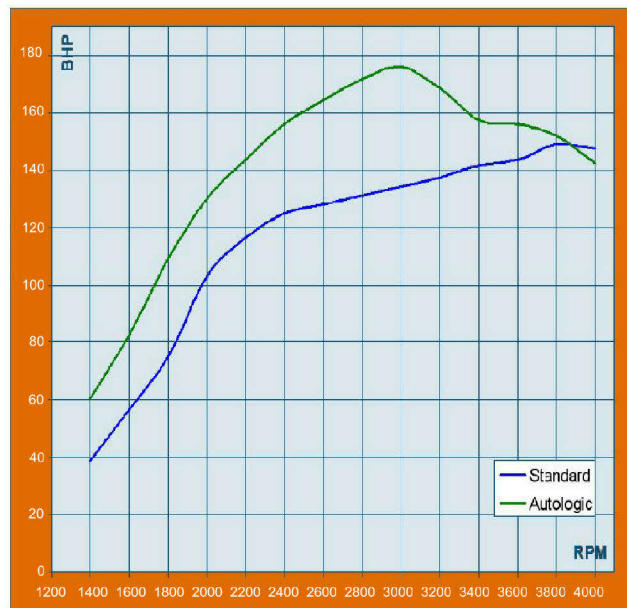

## Benefits of Performance Tuning are evident:

- More power
- More engine flexibility
- Increased fuel efficiency
- More torque
- Smoother throttle response

#### POWER

Standard Max Power 149bhp  
 Autologic Max Power 176bhp  
 Maximum Increase 41bhp @ 3000rpm