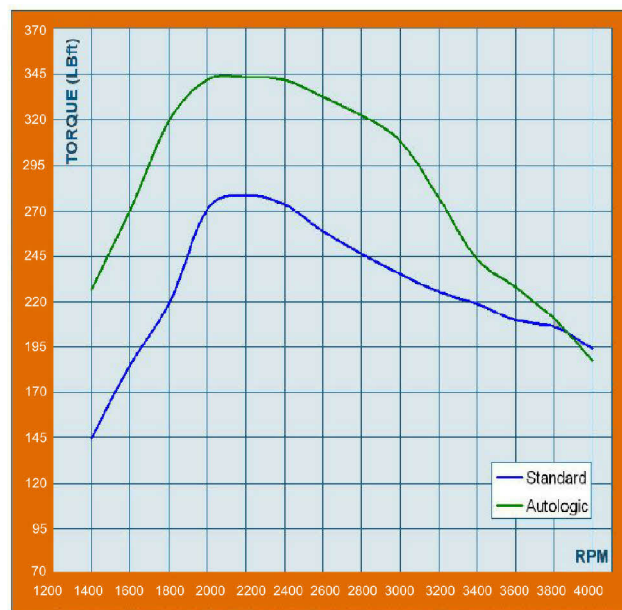

TORQUE

Standard Max Torque 279lb/ft
Autologic Max Torque 343lb/ft
Maximum Increase 85lb/ft @ 1600rpm